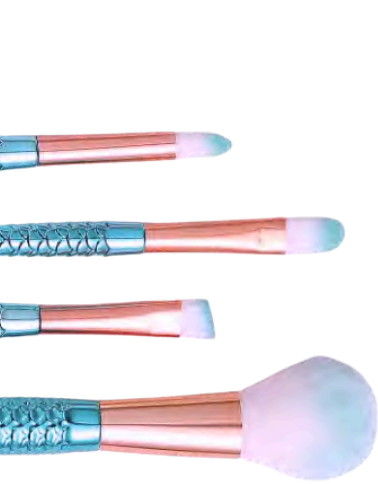

**\$3.65**  **MAGNETIC TO-DO LIST**  
**MD24-STN+04**  
 RRP \$7.35 200mm x 100mm x 13mm

**\$3.95**  **WEEKLY MEAL PLANNER**  
**MD24-STN-06**  
 RRP \$8.50 200mm x 103mm x 12mm

**INSERT OWN PHOTO**

**\$2.95**  **NOTEPAD (HARDCOVER)**  
**MD24-STN-05**  
 RRP \$5.95 92mm x 165mm x 10mm | 2 assorted

**\$2.95**  **PHOTO MOUSE PAD**  
**MD24-HDY-05**  
 RRP \$5.95 225mm x 5mm x 20mm | 2 assorted

**\$3.45**  **MERMAID MAKE-UP BRUSHES**  
**MD24-BTY-02**  
 RRP \$6.95 145mm x 35mm x 95mm

**\$4.25**  **DELUXE MAKE-UP BRUSHES**  
**MD24-BTY-01**  
 RRP \$9.95 251mm x 166mm x 19mm | 2 assorted