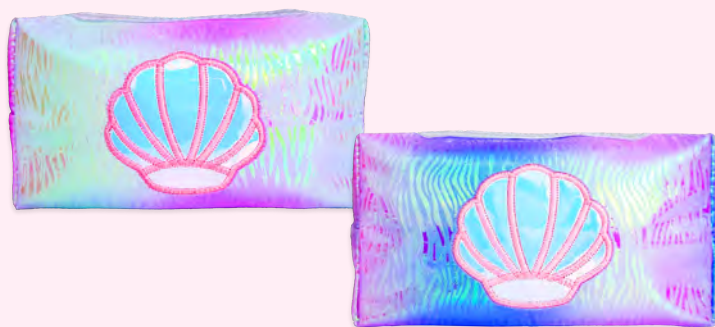

$3.95 **SHELL COSMETIC BAG**
MD24-BTY-05
RRP $8.50 185mm x 100mm x 89mm | 2 assorted